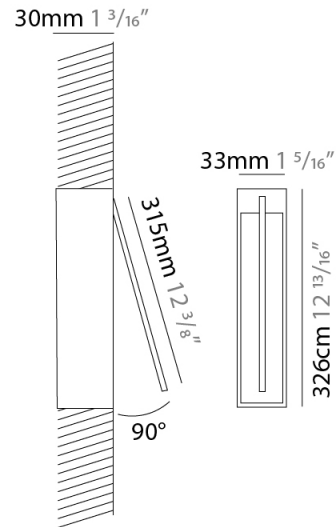

PROJECT
TYPE
SPECIFIER
QUANTITY
DATE

SPILLO 1 ROD RECESSED

D46005- -

base number   Color   Finish
Temperature   Options

1. To build a product code in our configurator select the specify button on the base model # product page
2. To build a manual product code on this datasheet choose from the options listed below in blue font and add the suffix to the base model #

GENERAL

Series: Spillo
Subseries: Spillo 1 Rod
Brand: Icone
Division: Design
Mounting Type: Recessed
Mounting Location: Wall
Subcategory: Ambient

PHYSICAL

Shape: Rectangle
Width (mm): 33
Width (in): 1 ⁵/₁₆
Height (mm): 326
Height (in): 12 ¹³/₁₆
Min. Recessing Depth (mm): 30
Min. Recessing Depth (in): 1 ³/₁₆
Light Distribution: Adjustable
[Fixture Finish: WHI / BLK / CHR / BGD](#)
Fixture Material: Brass

ELECTRICAL

Lamp Type: LED
Total Output Wattage (W): 3.96
Dimming: 0-10V Dimming
Driver Included: No
Driver Location: Remote
Driver Type: Constant Voltage - 120 / 277Vac
Driver Class: Class 2
Input Voltage (V): 120 - 277
Output Voltage (V): 12
Upon Request: (Not included, see components) 0-10Vdc dimming / 277Vac

LED

[Color Temperature (°K): 2700 / 3000](#)
Nominal Lumen (lm): 330
CRI: >90 CRI
Lamp Life (hrs): 50000

OPTICAL

Adjustability: Tilt 120°

RATINGS AND CERTIFICATIONS

Certified By: Certified for North American Standards
IP rating: IP20