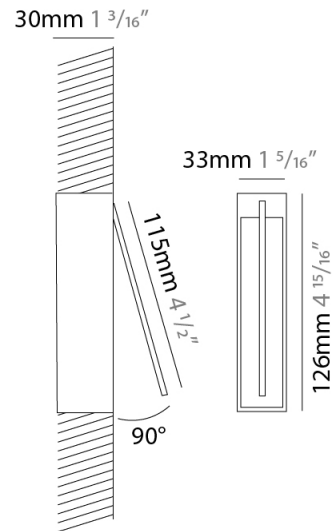

PROJECT
TYPE
SPECIFIER
QUANTITY
DATE

SPILLO 1 ROD RECESSED

D46003- -
base number   Color   Finish
                         Temperature   Options

1. To build a product code in our configurator select the specify button on the base model # product page
2. To build a manual product code on this datasheet choose from the options listed below in blue font and add the suffix to the base model #

GENERAL

Series: Spillo
Subseries: Spillo 1 Rod
Brand: Icone
Division: Design
Mounting Type: Recessed
Mounting Location: Wall
Subcategory: Ambient

PHYSICAL

Shape: Rectangle
Width (mm): 33
Width (in): 1 ⁵/₁₆
Height (mm): 126
Height (in): 4 ¹⁵/₁₆
Min. Recessing Depth (mm): 30
Min. Recessing Depth (in): 1 ³/₁₆
Light Distribution: Adjustable
[Fixture Finish: WHI / BLK / CHR / BGD](#)
Fixture Material: Brass

ELECTRICAL

Lamp Type: LED
Total Output Wattage (W): 1.32
Dimming: 0-10V Dimming
Driver Included: No
Driver Location: Remote
Driver Type: Constant Voltage - 120 / 277Vac
Driver Class: Class 2
Input Voltage (V): 120 - 277
Output Voltage (V): 12
Upon Request: (Not included, see components) 0-10Vdc dimming / 277Vac

LED

[Color Temperature (°K): 2700 / 3000](#)
Nominal Lumen (lm): 110
CRI: >90 CRI
Lamp Life (hrs): 50000

OPTICAL

Adjustability: Tilt 120°

RATINGS AND CERTIFICATIONS

Certified By: Certified for North American Standards
IP rating: IP20