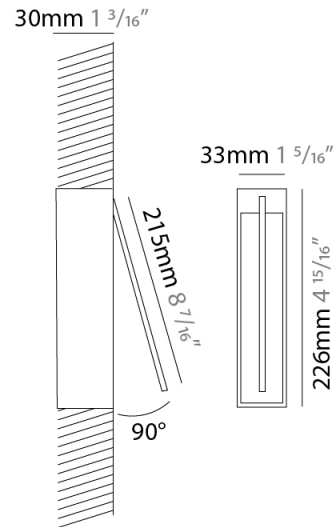

PROJECT
TYPE
SPECIFIER
QUANTITY
DATE

SPILLO 1 ROD RECESSED

D46004- -
base number   Color   Finish
                          Temperature   Options

1. To build a product code in our configurator select the specify button on the base model # product page
2. To build a manual product code on this datasheet choose from the options listed below in blue font and add the suffix to the base model #

GENERAL

Series: Spillo
Subseries: Spillo 1 Rod
Brand: Icone
Division: Design
Mounting Type: Recessed
Mounting Location: Wall
Subcategory: Ambient

PHYSICAL

Shape: Rectangle
Width (mm): 33
Width (in): 1 ⁵/₁₆
Height (mm): 226
Height (in): 8 ⁷/₈
Min. Recessing Depth (mm): 30
Min. Recessing Depth (in): 1 ³/₁₆
Light Distribution: Adjustable
[Fixture Finish: WHI / BLK / CHR / BGD](#)
Fixture Material: Brass

ELECTRICAL

Lamp Type: LED
Total Output Wattage (W): 2.64
Dimming: 0-10V Dimming
Driver Included: No
Driver Location: Remote
Driver Type: Constant Voltage - 120 / 277Vac
Driver Class: Class 2
Input Voltage (V): 120 - 277
Output Voltage (V): 12
Upon Request: (Not included, see components) 0-10Vdc dimming / 277Vac

LED

[Color Temperature (°K): 2700 / 3000](#)
Nominal Lumen (lm): 220
CRI: >90 CRI
Lamp Life (hrs): 50000

OPTICAL

Adjustability: Tilt 120°

RATINGS AND CERTIFICATIONS

Certified By: Certified for North American Standards
IP rating: IP20